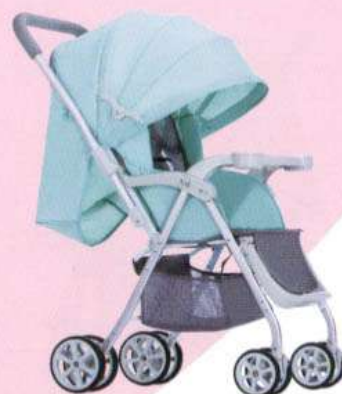

 A818

-
- MEAS: 46*26*60CM
 - Q'TY/CTN: 1PC
 - Q'TY/40'HQ: 970PCS
-

HUBEI ORSUT
COMMODITY CO. LTD

 BABY STROLLER

 A816

- MEAS: 71*47*24CM
- Q'TY/CTN: 1PCS
- Q'TY/40'HQ: 870 PCS

HUBEI ORSUT
COMMODITY CO. LTD

 A819

- MEAS: 88*45*35CM
- Q'TY/CTN: 2PC
- Q'TY/40'HQ: 1000PCS

 BABY STROLLER

 A919

- MEAS: 79*49*34CM
- Q'TY/CTN: 2PCS
- Q'TY/40'HQ: 1040 PCS

HUBEI ORSUT
COMMODITY CO. LTD

 A817

- MEAN: 47.5*23*72CM
- Q'TY/CTN: 1PCS
- Q'TY/40'HQ: 900PCS