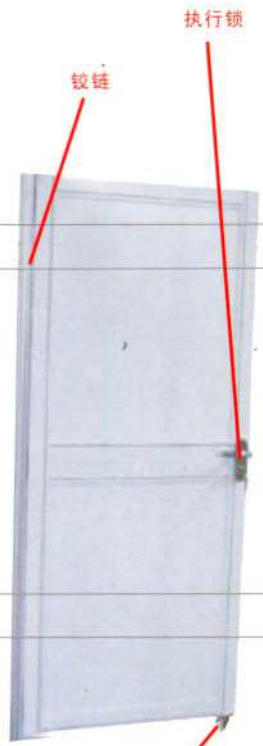

HB-358
接待桌A
Standard reception
1580x1020x430mm

HB-359
接待桌B
Standard reception
1700x1000x430mm

HB-360
洽谈桌 (七面体)
Negotiation desk
650x650x680mm

HB-361
洽谈桌 (七面体)
Negotiation desk
650x650x680mm

HB-362
洽谈桌 (直面)
Negotiation desk
650x650x680mm

HB-3040
70W金卤灯支架

HB-3041
70W金卤灯支架

HB-3042
150W金卤灯支架

HB-386
方柱角码
Corner

HB-387
铝合金门执手锁
Lock with handle

HB-388
转角连接件
Connector

HB-389
铝合金门铰链
Beam Extrusion

HB-390
布艺连接件
Connector